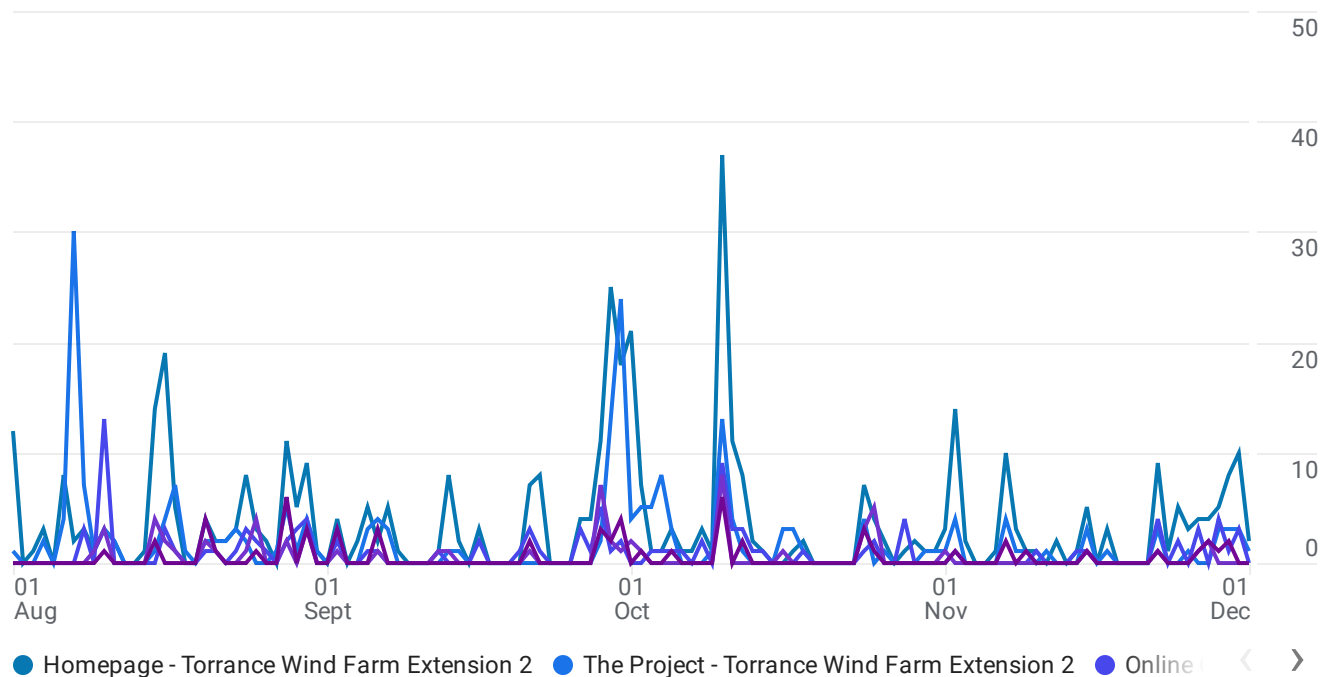

# **Consultation Online Traffic**

All Users Add comparison +

Custom 1 Aug - 1 Dec 2022

Pages and screens: Page title and screen class

Add filter +

Views by Page title and screen class over time

Views by Page title and screen class

Search...

Rows per page: 10 Go to: 1 1-10 of 19

Page title and screen class	Views	Users	Views per user	Average engagement time	Event count	Conversions
	1,084 100% of total	300 100% of total	3.61 Avg 0%	1m 53s Avg 0%	3,268 100% of total	0.00
1 Homepage - Torrance Wind Farm Extension 2	450	185	2.43	0m 59s	1,325	0.00
2 The Project - Torrance Wind Farm Extension 2	228	159	1.43	1m 04s	723	0.00
3 Online Consultation - Torrance Wind Farm Extension 2	114	57	2.00	1m 04s	478	0.00
4 Community Open Days planned for Torrance Wind Farm Extension 2 - Torrance Wind Farm Extension 2	65	41	1.59	0m 33s	168	0.00
5 Proposal of Application Notice Submitted - Torrance Wind Farm Extension 2	61	30	2.03	0m 22s	151	0.00
6 Downloads - Torrance Wind Farm Extension 2	43	20	2.15	0m 18s	120	0.00
7 News - Torrance Wind Farm Extension 2	36	27	1.33	0m 10s	85	0.00
8 Contact Us - Torrance Wind Farm Extension 2	19	12	1.58	0m 35s	54	0.00
9 About - Torrance Wind Farm Extension 2	17	13	1.31	0m 11s	43	0.00