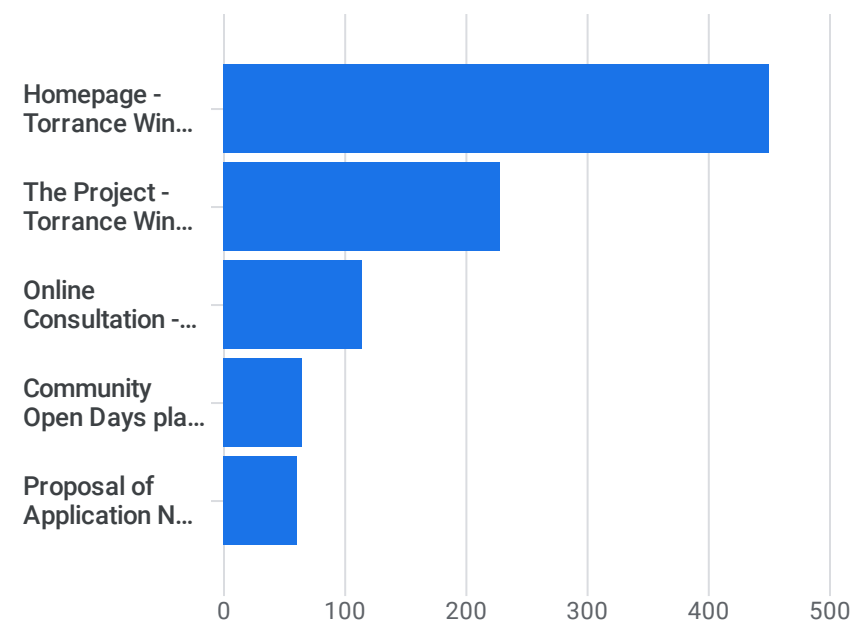

# **Consultation Online Traffic**

All Users Add comparison +

Custom 1 Aug - 1 Dec 2022

Pages and screens: Page title and screen class

Add filter +

Views by Page title and screen class over time

Views by Page title and screen class

Search...

Rows per page: 10 Go to: 1 1-10 of 19

Page title and screen class	Views	Users	Views per user	Average engagement time	Event count	Conversions
	1,084 100% of total	300 100% of total	3.61 Avg 0%	1m 53s Avg 0%	3,268 100% of total	0.00
1 Homepage - Torrance Wind Farm Extension 2	450	185	2.43	0m 59s	1,325	0.00
2 The Project - Torrance Wind Farm Extension 2	228	159	1.43	1m 04s	723	0.00
3 Online Consultation - Torrance Wind Farm Extension 2	114	57	2.00	1m 04s	478	0.00
4 Community Open Days planned for Torrance Wind Farm Extension 2 - Torrance Wind Farm Extension 2	65	41	1.59	0m 33s	168	0.00
5 Proposal of Application Notice Submitted - Torrance Wind Farm Extension 2	61	30	2.03	0m 22s	151	0.00
6 Downloads - Torrance Wind Farm Extension 2	43	20	2.15	0m 18s	120	0.00
7 News - Torrance Wind Farm Extension 2	36	27	1.33	0m 10s	85	0.00
8 Contact Us - Torrance Wind Farm Extension 2	19	12	1.58	0m 35s	54	0.00
9 About - Torrance Wind Farm Extension 2	17	13	1.31	0m 11s	43	0.00